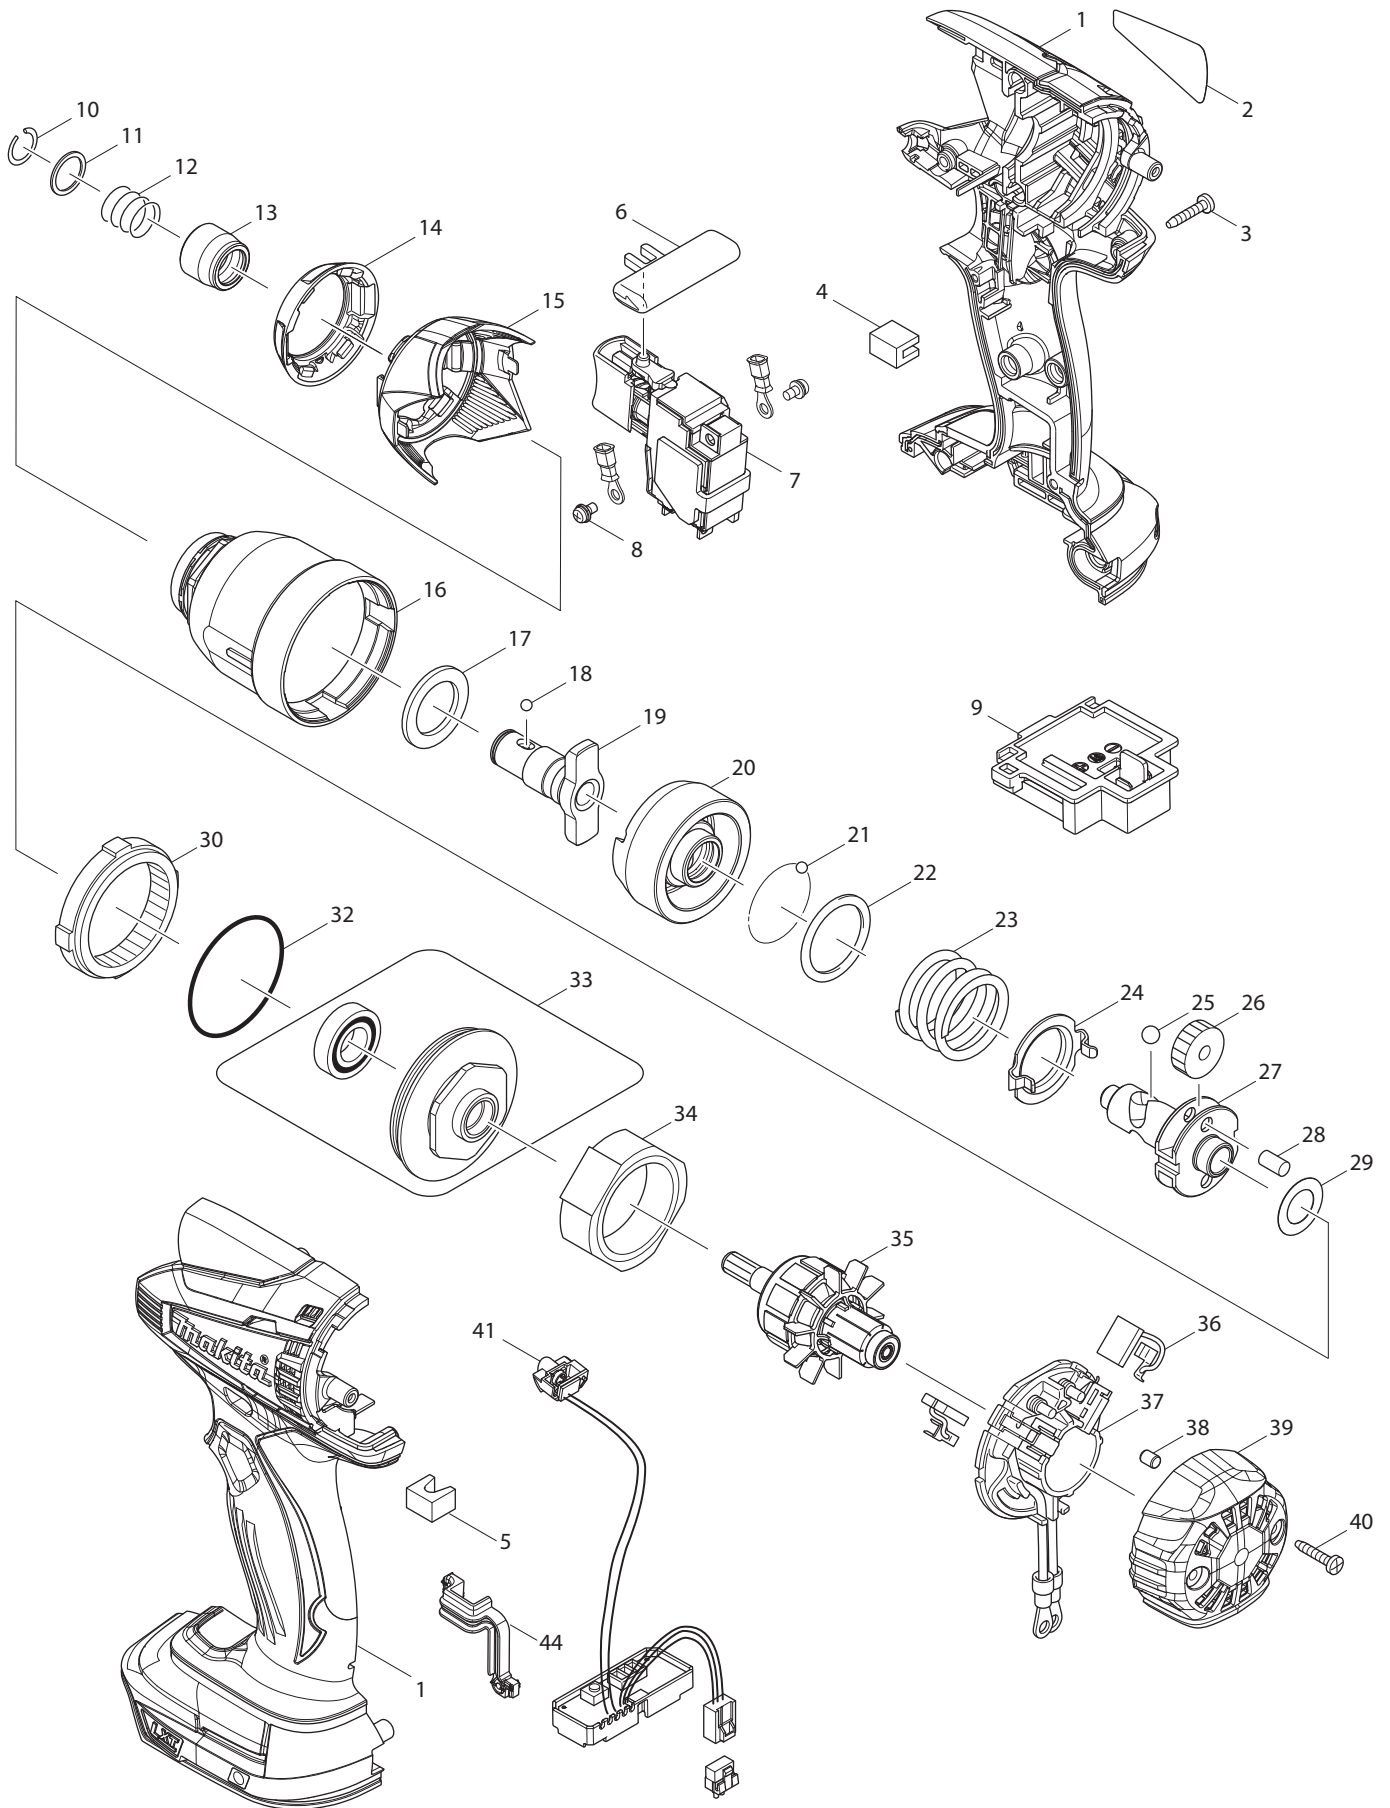

01 - 2014
DTD134RFE / DTD134Z
14.4V IMPACT DRIVER

Item No	Type	Ref	Part No	SC	Description	Qty	Unit
1			187115-1		HOUSING SET	1	SET
		INC.	263005-3		RUBBER PIN 6	2	PC.
2			815L18-8		NAME PLATE F/DTD134	1	PC.
3			266429-2		TAPPING SCREW 3X16	8	PC.
4			423423-9		SPONGE B	1	PC.
5			423422-1		SPONGE A	1	PC.
6			419041-9		F/R CHANGE LEVER	1	PC.
7			650723-6		SWITCH TG573FSB-2	1	PC.
8			652045-0		+PAN HEAD SCREW M3.5X5	2	PC.
9			643854-8		TERMINAL	1	PC.
10			231951-8		RING SPRING 11	1	PC.
11			267085-1		FLAT WASHER 12	1	PC.
12			233005-7		COMPRESSION SPRING 13	1	PC.
13			326068-1		BIT SLEEVE	1	PC.
14			424429-0		BUMPER	1	PC.
15			452837-5		HAMMER CASE COVER	1	PC.
16			140946-9		HAMMER CASE COMPLETE	1	PC.
17			261151-6		NYLON WASHER 19	1	PC.
18	2		216040-0		STEEL BALL 3.5	2	PC.
19			326069-9		ANVIL M	1	PC.
20			326054-2		HAMMER	1	PC.
21	2		216040-0		STEEL BALL 3.5	24	PC.
22			267175-0		FLAT WASHER 24	1	PC.
23			233430-2		COMPRESSION SPRING 24	1	PC.
24			346466-3		PLATE	1	PC.
25	2		216041-8		STEEL BALL 5.6	2	PC.
26	2		227362-3	*	SPUR GEAR 22 (Material: SCM435)	2	PC.
27			326066-5		SPINDLE	1	PC.
28			256253-1		PIN 5	2	PC.
29			253362-7		THIN WASHER 12	1	PC.
30			227150-8		INTERNAL GEAR 51	1	PC.
32			213507-9		O RING 40	1	PC.
		INC.			Item No. 31		
33			158145-9		BEARING BOX COMPLETE	1	PC.
34			638396-5		YOKE UNIT	1	PC.
35	1		619244-7		ARMATURE	1	PC.
	2		619370-2		ARMATURE	1	PC.
36			195021-6		CARBON BRUSH CB-440, 2PC/SET	1	SET
37			638387-6		BRUSH HOLDER COMPLETE	1	PC.
38			263032-0		RUBBER PIN 4	2	PC.
39			452832-5		REAR COVER, BLUE	1	PC.
40			266429-2		TAPPING SCREW 3X16	2	PC.
41			620053-9		LED CIRCUIT	1	PC.
44			424430-5		SEAL	1	PC.
100			266622-8		(+) TRUSS HEAD SCREW M4X12 (F/HOOK)	1	PC.
C01C			875857-6		CARTON F/ DTD134RFE	1	PC.
C01D			875855-0		CARTONF/ DTD134Z	1	PC.
E01			803K22-3		CAUTION LABEL (F/ Item No.1)	1	PC.